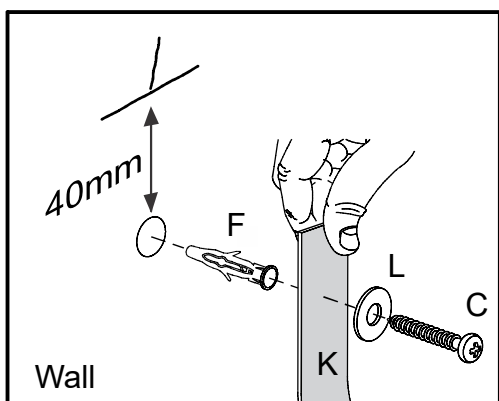

Please make sure hardware is suitable for your walls before installing, as different wall materials may require different types of anchors.

Drill your wall with a 6mm drill (not included) and insert hardware (F), securing wall anchor (K) with washer (L) and screw (C) in the wall.

Attach screw (B) into washer (L), securing wall anchor (K) at the under middle part (5).

| Bx1  | Cx1   | Fx1   | Kx1   | Lx2   |
|--|---|---|---|---|
|  |  |  |  |  |
| Ø3,0x12mm  | Ø4,0x30mm   |   |   |   |