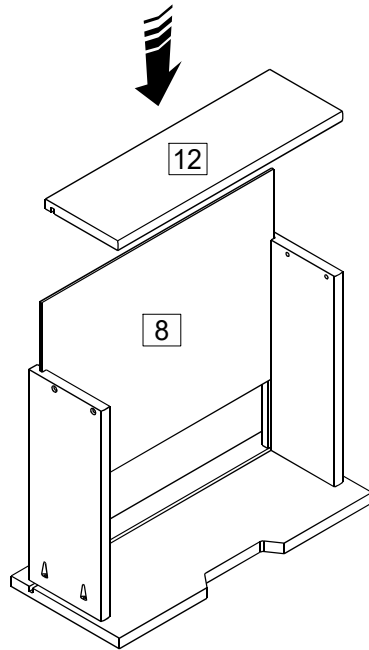

Attach screw (B) into washer (L), securing wall anchor (K) at the under middle part (5).

| Bx1  | Cx1   | Fx1   | Kx1   | Lx2   |
|--|---|---|---|---|
|  |  |  |  |  |
| Ø3,0x12mm  | Ø4,0x30mm   |   |   |   |

9

The side drawer with WARNING LABEL, should be mounted in highest drawer.

6x

10

6x

| Bx24      | Mx6 | Nx6 |
|-----------|-----|-----|
|           |     |     |
| Ø3,0x12mm | b   | b   |

11

The side drawer with the WARNING LABEL, should be mounted in highest drawer.