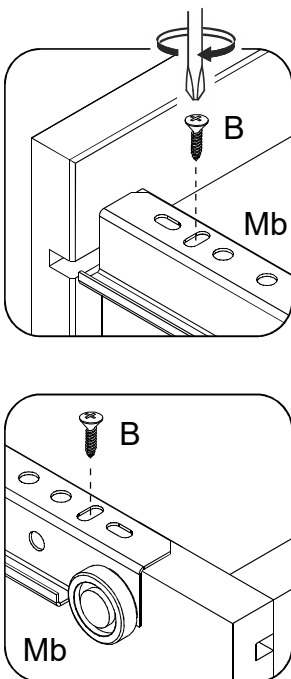

Attach screw (B) into washer (L), securing wall anchor (K) at the under middle part (5).

| Bx1  | Cx1   | Fx1   | Kx1   | Lx2   |
|--|---|---|---|---|
|  |  |  |  |  |
| Ø3,0x12mm  | Ø4,0x30mm   |   |   |   |

9

The side drawer with WARNING LABEL, should be mounted in highest drawer.

6x

10

6x

| Bx24      | Mx6 | Nx6 |
|-----------|-----|-----|
|           |     |     |
| Ø3,0x12mm | b   | b   |

11

The side drawer with the WARNING LABEL, should be mounted in highest drawer.