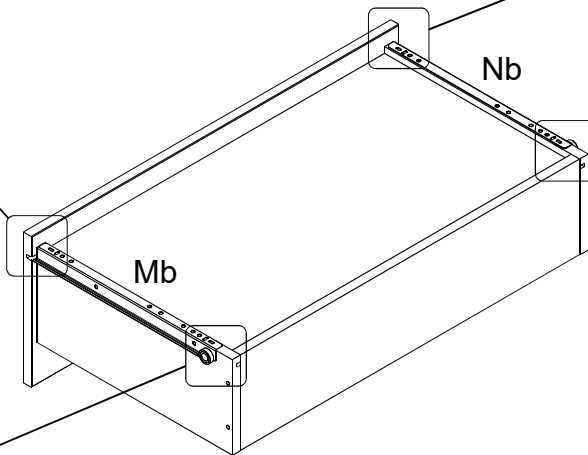

Attach screw (B) into washer (L), securing wall anchor (K) at the under middle part (5).

| Bx1  | Cx1   | Fx1   | Kx1   | Lx2   |
|--|---|---|---|---|
|  |  |  |  |  |
| Ø3,0x12mm  | Ø4,0x30mm   |   |   |   |

9

The side drawer with WARNING LABEL, should be mounted in highest drawer.

6x

10

6x

| Bx24      | Mx6 | Nx6 |
|-----------|-----|-----|
|           |     |     |
| Ø3,0x12mm | b   | b   |

11

The side drawer with the WARNING LABEL, should be mounted in highest drawer.