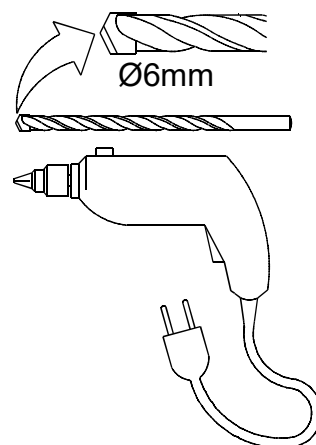

## WARNING

Serious or fatal injuries can occur from furniture tipping over. To prevent the furniture from tipping over we recommend that it is permanently fixed to the wall.

Wall anchor and hardware are included with this product.

Attach screw (B) into washer (L), securing wall anchor (K) at the under middle part (5).

| Bx1  | Cx1   | Fx1   | Kx1   | Lx2   |
|--|---|---|---|---|
|  |  |  |  |  |
| Ø3,0x12mm  | Ø4,0x30mm   |   |   |   |