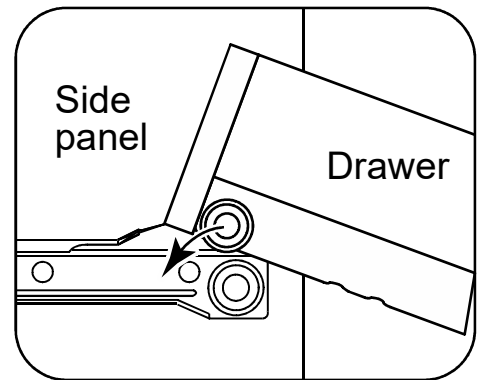

11

The side drawer with the WARNING LABEL, should be mounted in highest drawer.