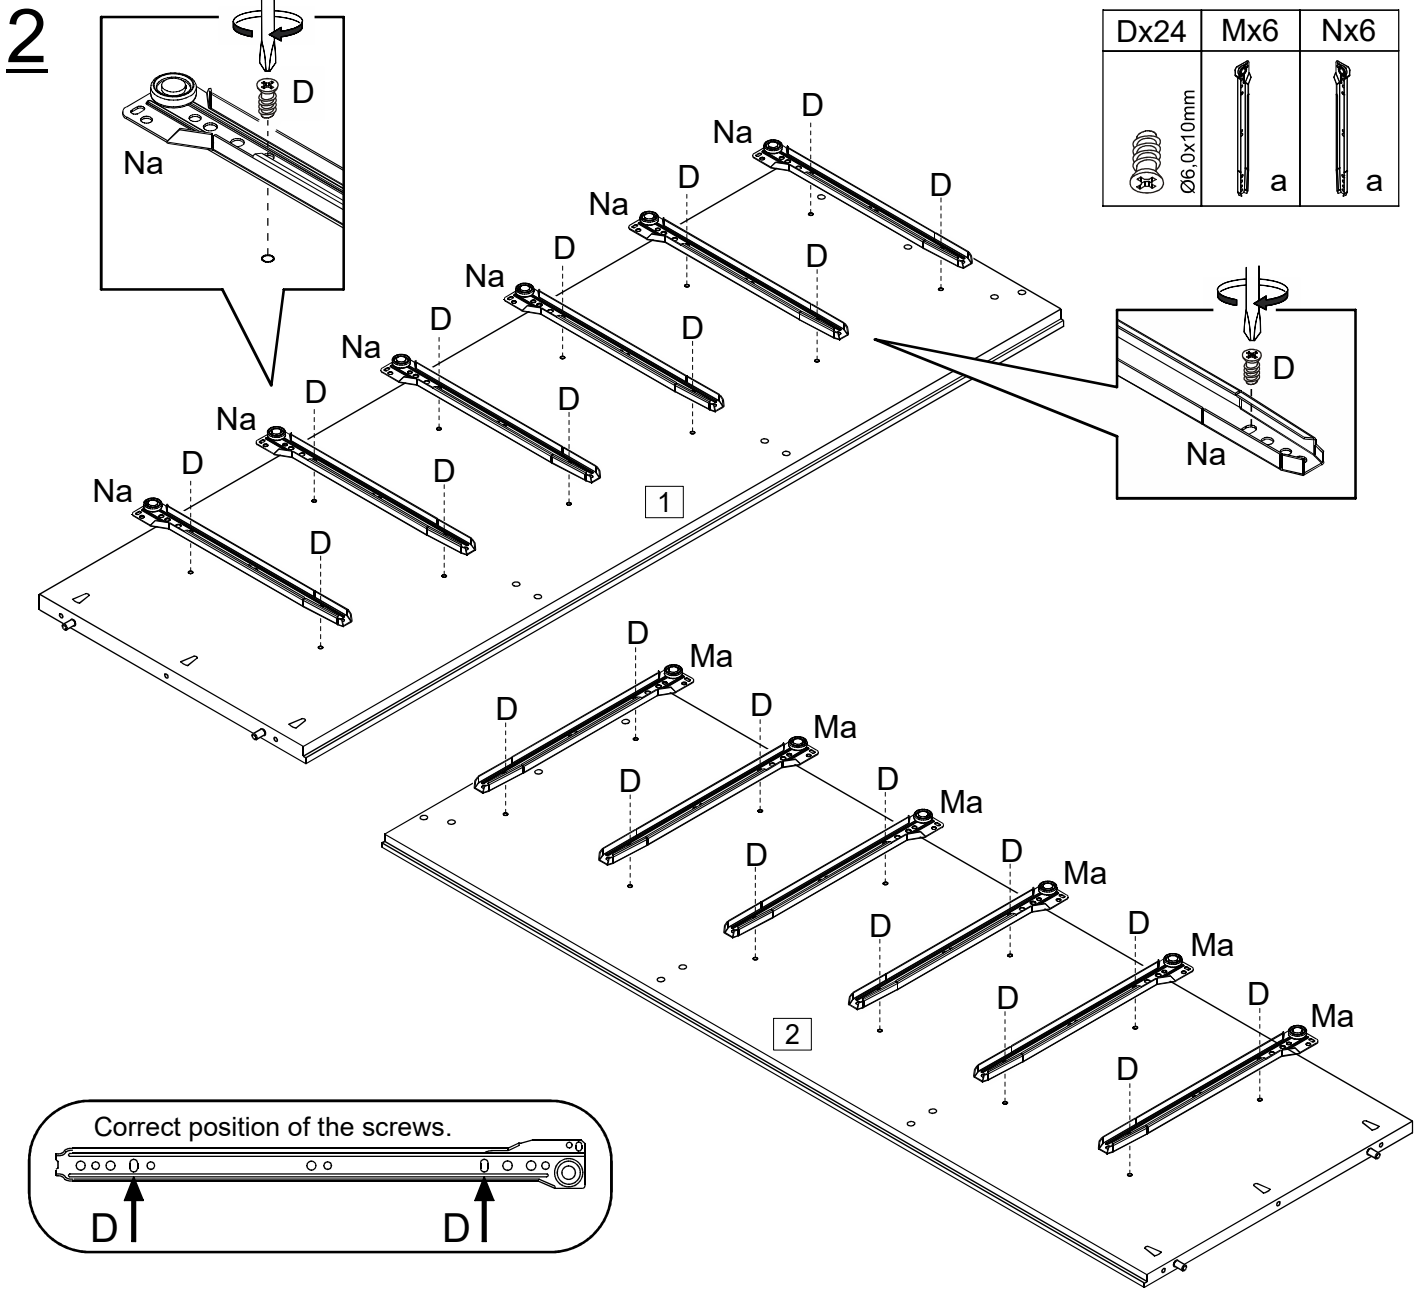

C x 69  Ø4,0x30mm

K x 1 

D x 24  Ø6,0x10mm

L x 2 

E x 6  Ø7,0x35mm

M x 6  a  
b

F x 1 

N x 6  a  
b

G x 1 

3

4

**5**

**6**

7

|   |   |
|---|---|
| Hx30  | Jx1   |
|  |  |

Attach screw (B) into washer (L), securing wall anchor (K) at the under middle part (5).

| Bx1  | Cx1   | Fx1   | Kx1   | Lx2   |
|--|---|---|---|---|
|  |  |  |  |  |
| Ø3,0x12mm  | Ø4,0x30mm   |   |   |   |