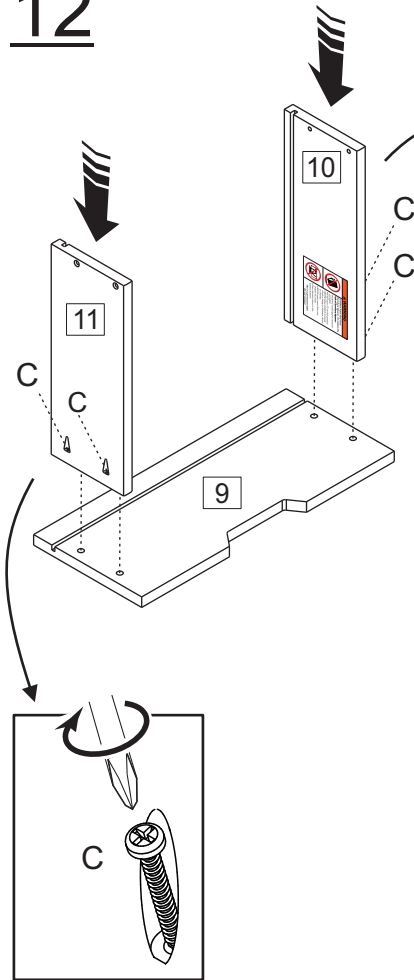

17 125 x 45mm

A x 36  Ø8x30mm

J x 1  1144mm

B x 49  Ø3,0x12mm

K x 1 

C x 64  Ø4,0x30mm

L x 2 

D x 24  Ø6,0x8mm

Please make sure hardware is suitable for your walls before installing, as different wall materials may require different types of anchors.

Drill your wall with a 6mm drill (not included) and insert hardware (P), securing wall anchor (K) into washer (L) and screw (C) in the wall.

Attach screw (B) into washer (L), securing wall anchor (K) at the under middle part (1).

Bx1	Cx1	Kx1	Lx2	Px1
				
Ø3,0x12mm	Ø4,0x30mm			

12

The side drawer with WARNING LABEL, should be mounted in highest drawer.

3x

13

3x

14

Bx24	Mx6	Nx6
 Ø3.0x12mm	 b	 b

6x

15

The side drawer with the WARNING LABEL, should be mounted in highest drawer.