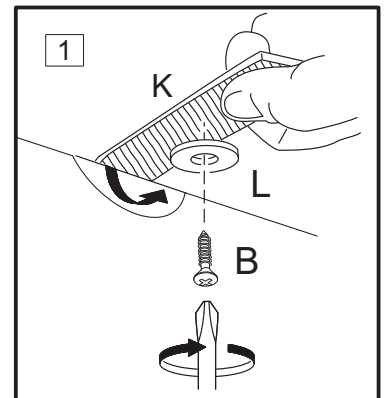

10

Hx30	Jx1
	

WARNING

Serious or fatal injuries can occur from furniture tipping over. To prevent the furniture from tipping over we recommend that it is permanently fixed to the wall.

Wall anchor and hardware are included with this product.

Please make sure hardware is suitable for your walls before installing, as different wall materials may require different types of anchors.

Drill your wall with a 6mm drill (not included) and insert hardware (P), securing wall anchor (K) into washer (L) and screw (C) in the wall.

Attach screw (B) into washer (L), securing wall anchor (K) at the under middle part (1).

Bx1	Cx1	Kx1	Lx2	Px1
				
Ø3,0x12mm	Ø4,0x30mm			

12

The side drawer with WARNING LABEL, should be mounted in highest drawer.