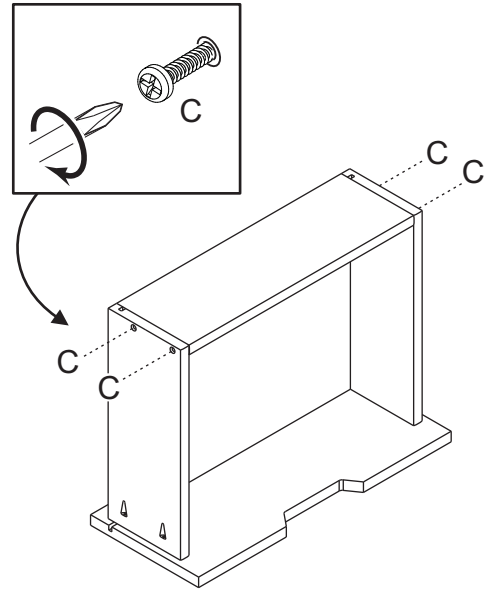

12

The side drawer with WARNING LABEL, should be mounted in highest drawer.

3x

13

3x