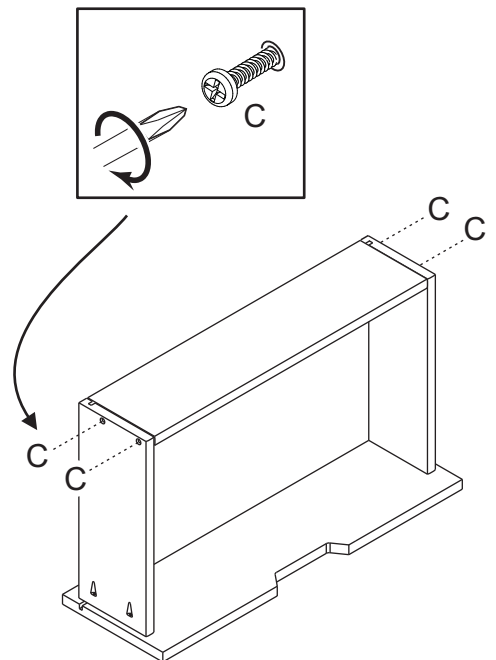

12

The side drawer with WARNING LABEL, should be mounted in highest drawer.

3x

13

3x