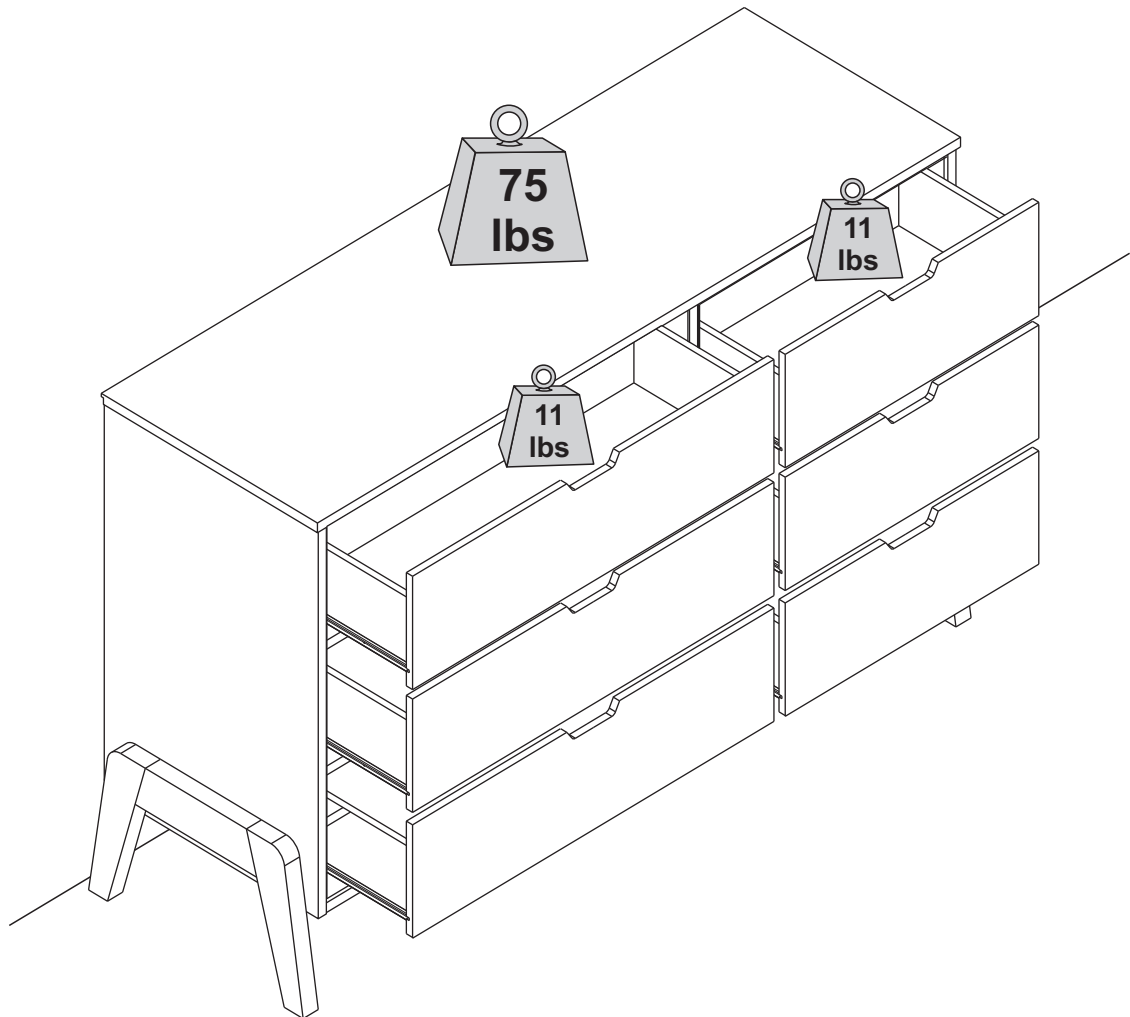

GENERAL CARE & MAINTENANCE

We advise that when cleaning the product that a damp cloth is used.

Avoid the use of all household cleaners and abrasive.

Never push or drag the furniture.

Never attempt to move the furniture when fully loaded.

We advise that periodically all fixing are re-tightened.