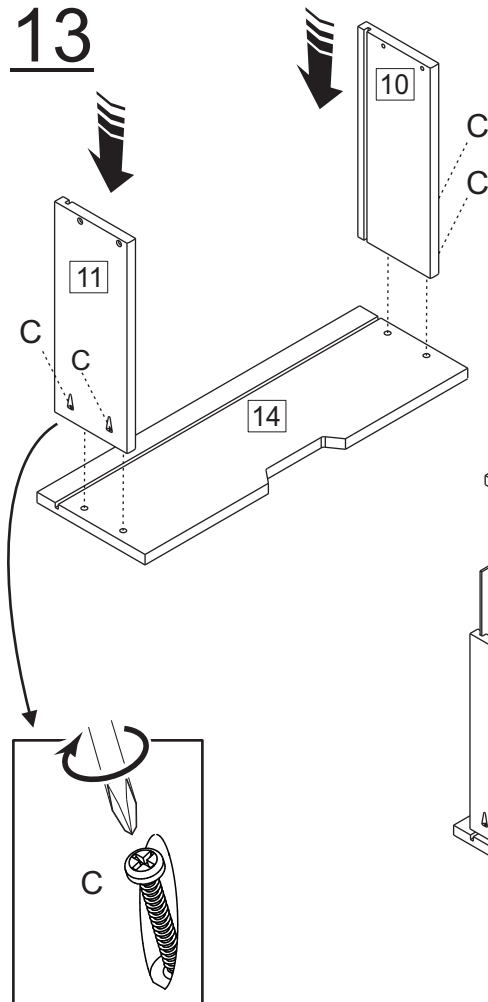

Please make sure hardware is suitable for your walls before installing, as different wall materials may require different types of anchors.

Drill your wall with a 6mm drill (not included) and insert hardware (P), securing wall anchor (K) into washer (L) and screw (C) in the wall.

Attach screw (B) into washer (L), securing wall anchor (K) at the under middle part (1).

Bx1	Cx1	Kx1	Lx2	Px1
				
Ø3,0x12mm	Ø4,0x30mm			

12

The side drawer with WARNING LABEL, should be mounted in highest drawer.

3x

13

3x

14

Bx24	Mx6	Nx6
 Ø3.0x12mm	 b	 b

6x

15

The side drawer with the WARNING LABEL, should be mounted in highest drawer.