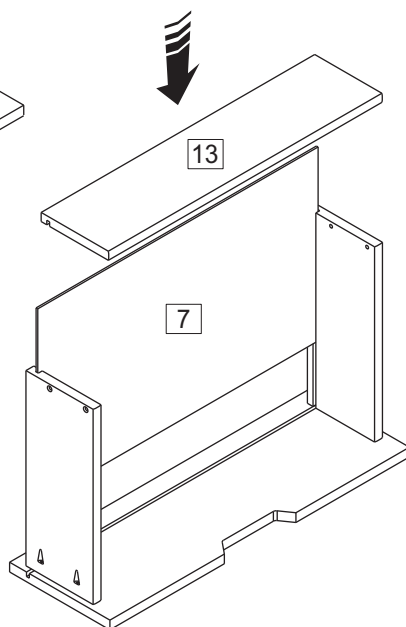

Attach screw (B) into washer (L), securing wall anchor (K) at the under middle part (1).

Bx1	Cx1	Kx1	Lx2	Px1
				
Ø3,0x12mm	Ø4,0x30mm			

12

The side drawer with WARNING LABEL, should be mounted in highest drawer.

3x

13

3x

14

Bx24	Mx6	Nx6
 Ø3.0x12mm	 b	 b

6x

15

The side drawer with the WARNING LABEL, should be mounted in highest drawer.