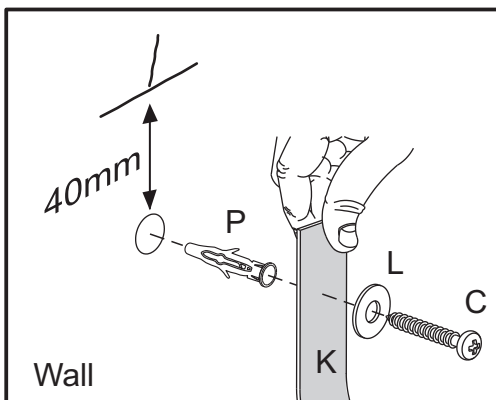

10

Hx30	Jx1
	

WARNING

Serious or fatal injuries can occur from furniture tipping over. To prevent the furniture from tipping over we recommend that it is permanently fixed to the wall.

Wall anchor and hardware are included with this product.

Please make sure hardware is suitable for your walls before installing, as different wall materials may require different types of anchors.

Drill your wall with a 6mm drill (not included) and insert hardware (P), securing wall anchor (K) into washer (L) and screw (C) in the wall.

Attach screw (B) into washer (L), securing wall anchor (K) at the under middle part (1).

Bx1	Cx1	Kx1	Lx2	Px1
				
Ø3,0x12mm	Ø4,0x30mm			

12

The side drawer with WARNING LABEL, should be mounted in highest drawer.