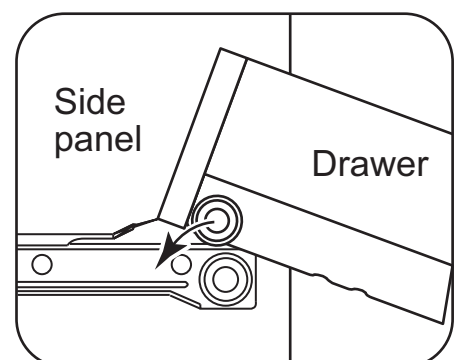

Attach screw (B) into washer (L), securing wall anchor (K) at the under middle part (1).

Bx1	Cx1	Kx1	Lx2	Px1
				
Ø3,0x12mm	Ø4,0x30mm			

12

The side drawer with WARNING LABEL, should be mounted in highest drawer.

3x

13

3x

14

Bx24	Mx6	Nx6
 Ø3.0x12mm	 b	 b

6x

15

The side drawer with the WARNING LABEL, should be mounted in highest drawer.