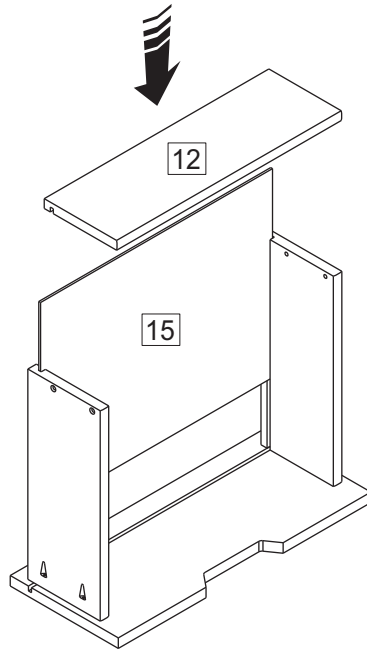

1 1190 x 398mm

2 1149 x 388mm

3 1167 x 301mm

4 1167 x 301mm

5 600 x 394mm

7 635 x 338mm (3x)

6 600 x 394mm

8 584 x 388mm

17 125 x 45mm

A x 36  Ø8x30mm

J x 1  1144mm

B x 49  Ø3,0x12mm

K x 1 

C x 64  Ø4,0x30mm

L x 2 

D x 24  Ø6,0x8mm

Attach screw (B) into washer (L), securing wall anchor (K) at the under middle part (1).

Bx1	Cx1	Kx1	Lx2	Px1
				
Ø3,0x12mm	Ø4,0x30mm			

12

The side drawer with WARNING LABEL, should be mounted in highest drawer.

3x

13

3x

14

Bx24	Mx6	Nx6
 Ø3.0x12mm	 b	 b

6x

15

The side drawer with the WARNING LABEL, should be mounted in highest drawer.