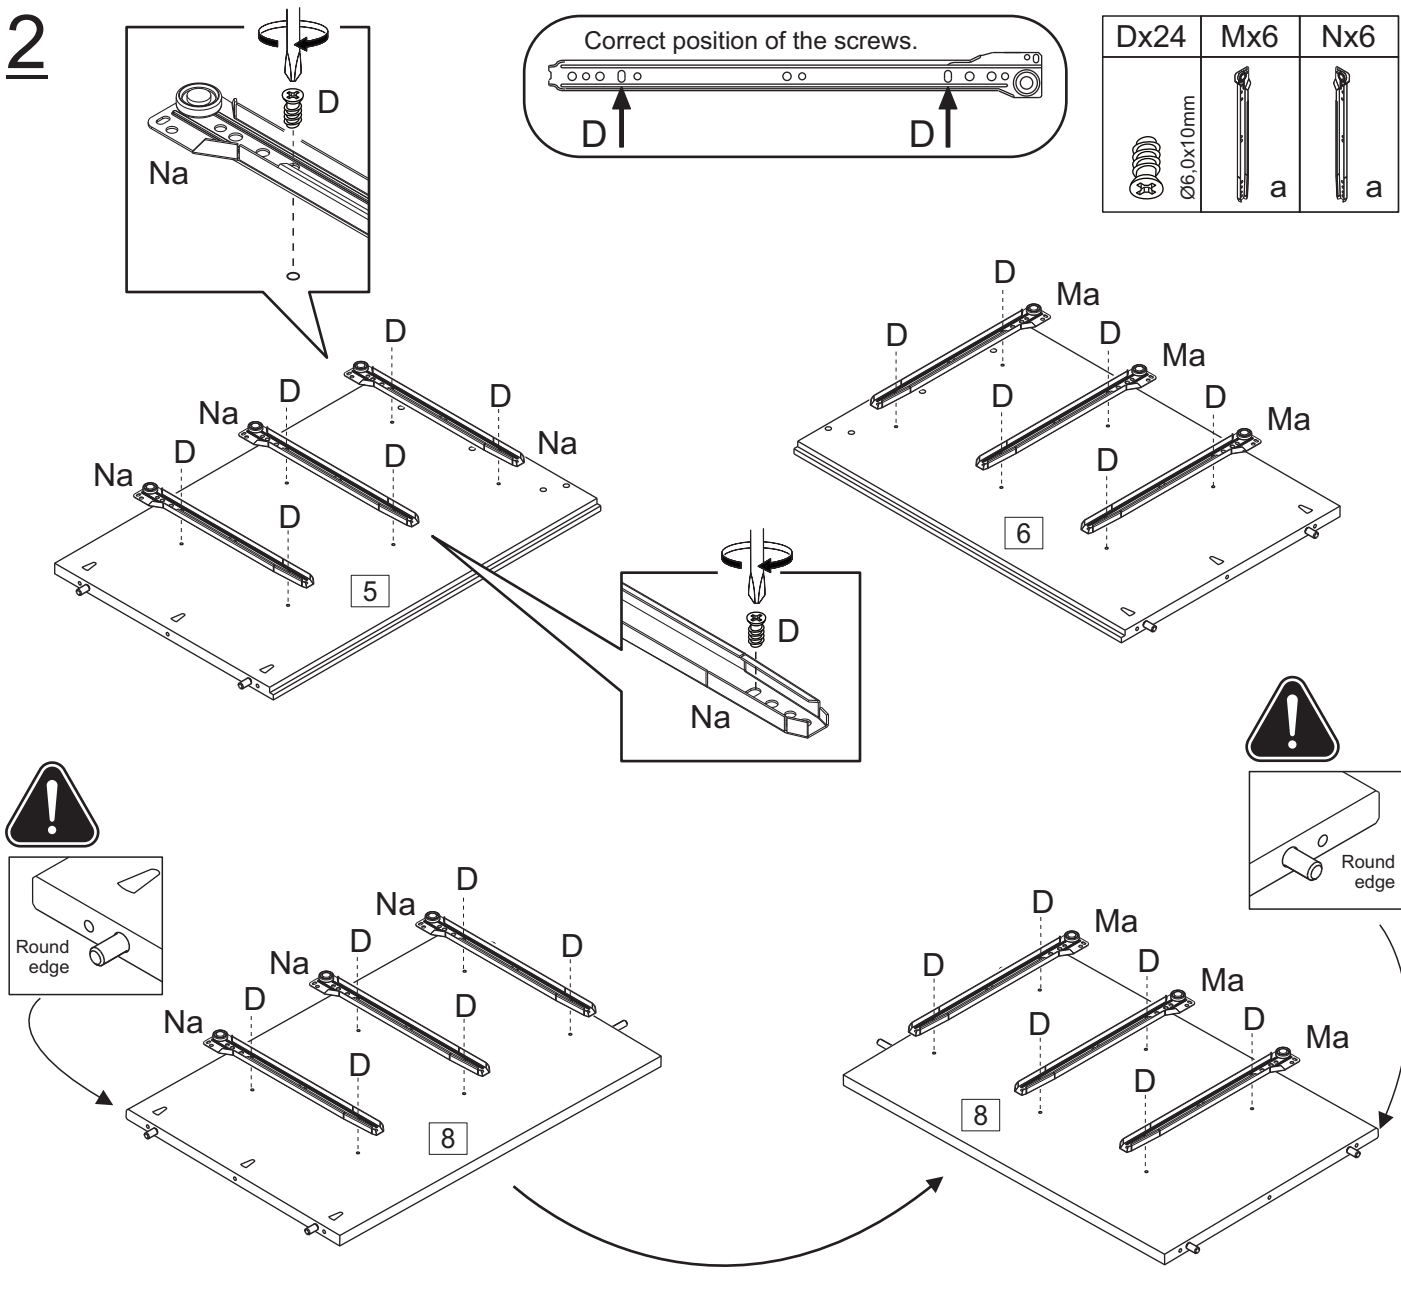

M x 6 

E x 6  Ø7,0x35mm

N x 6 

F x 4  Ø4,0x40mm

P x 1 

G x 1 

Q x 1 

H x 30 

Attach screw (B) into washer (L), securing wall anchor (K) at the under middle part (1).

Bx1	Cx1	Kx1	Lx2	Px1
				
Ø3,0x12mm	Ø4,0x30mm			

12

The side drawer with WARNING LABEL, should be mounted in highest drawer.