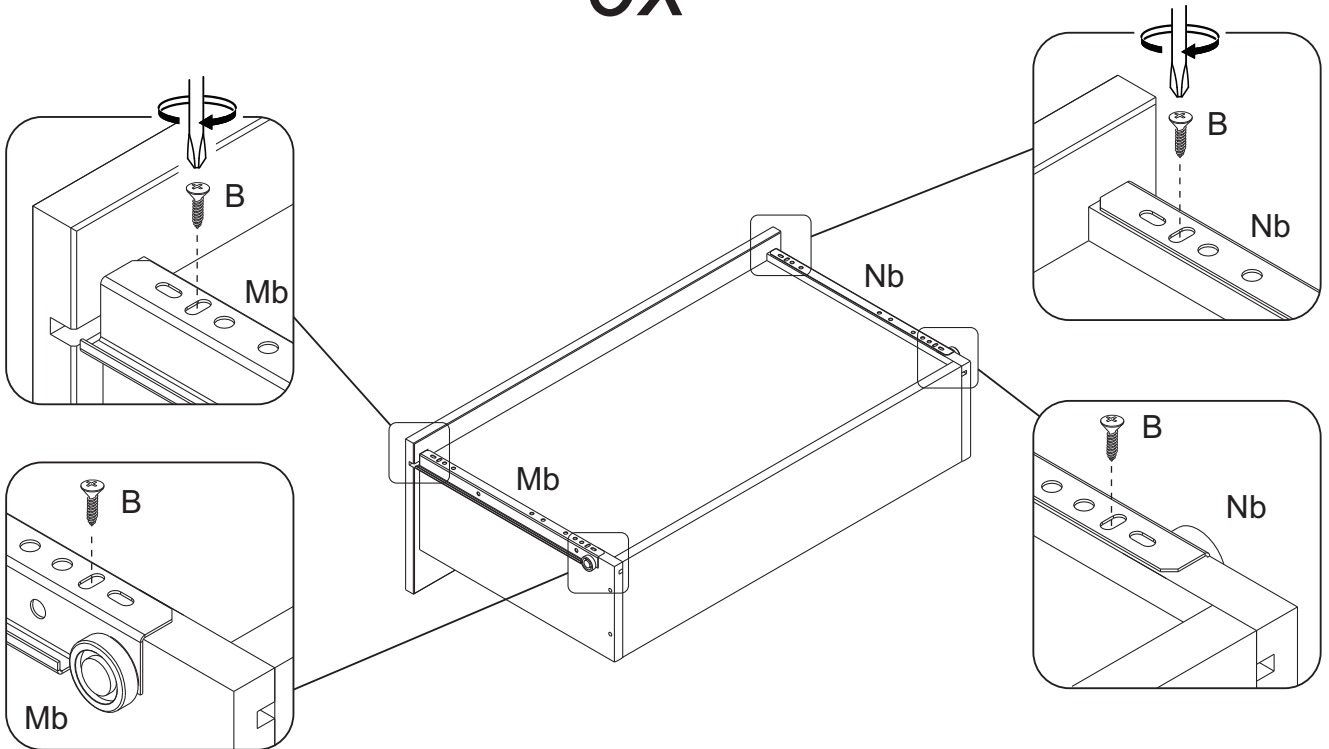

Attach screw (B) into washer (L), securing wall anchor (K) at the under middle part (1).

Bx1	Cx1	Kx1	Lx2	Px1
				
Ø3,0x12mm	Ø4,0x30mm			

12

The side drawer with WARNING LABEL, should be mounted in highest drawer.

3x

13

3x

14

Bx24	Mx6	Nx6
 Ø3.0x12mm	 b	 b

6x

15

The side drawer with the WARNING LABEL, should be mounted in highest drawer.