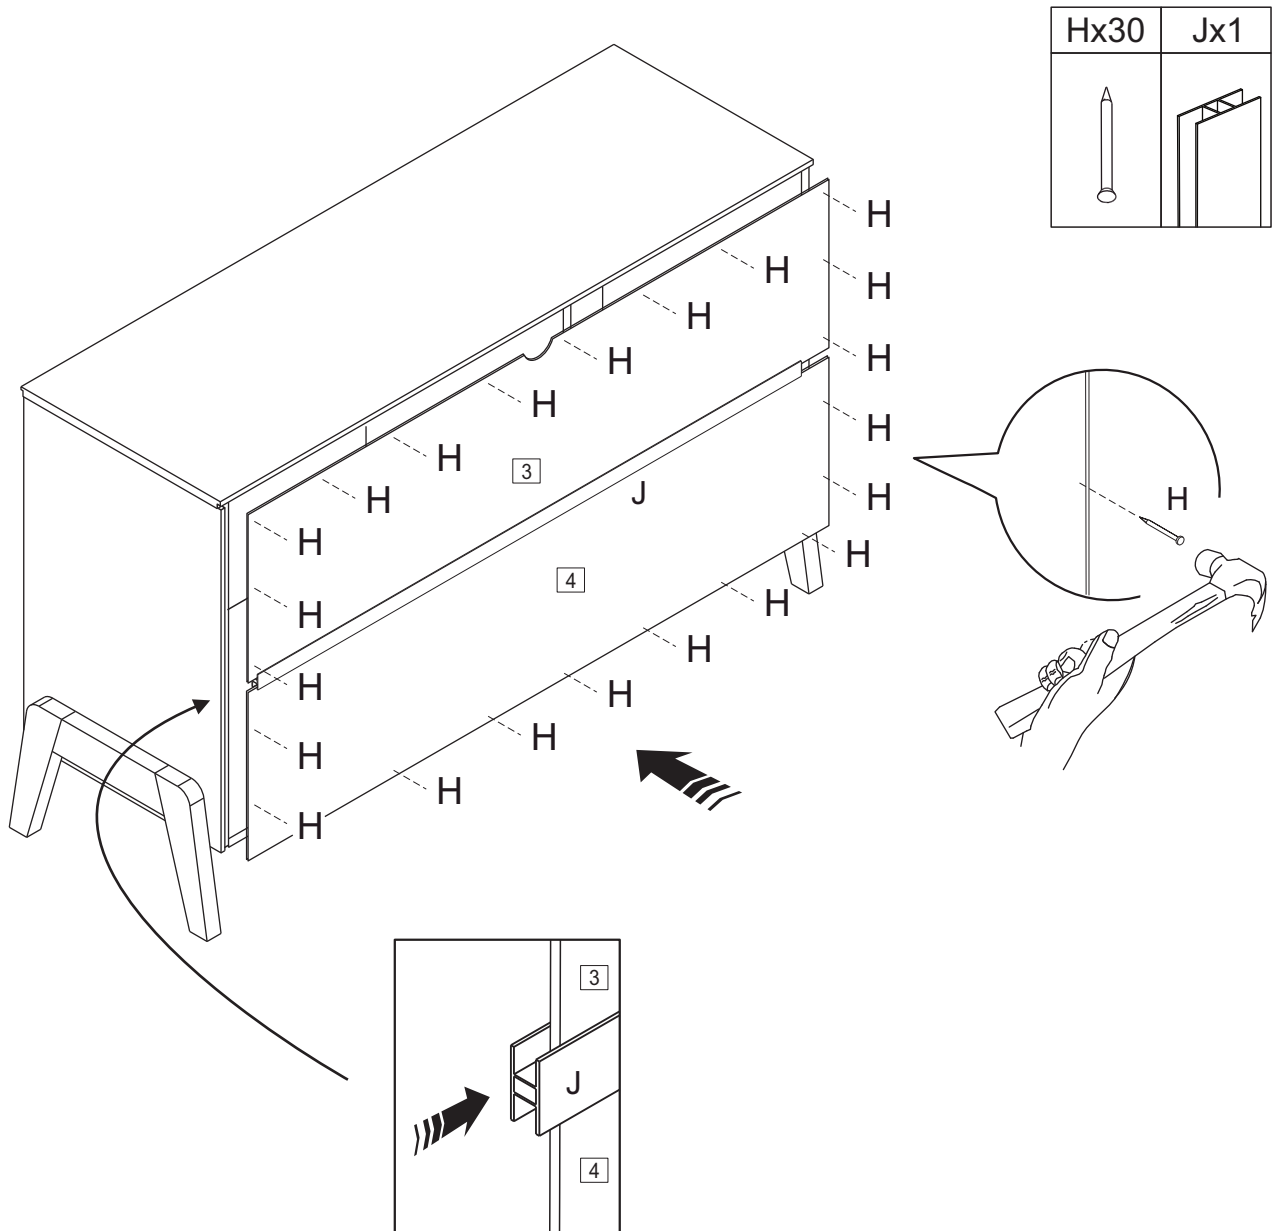

Ex6	Gx1
Ø7,0x35mm	

10