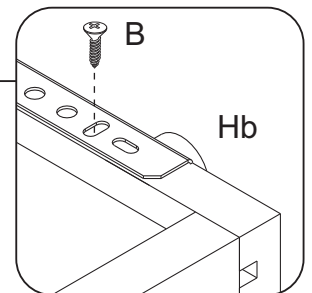

Please make sure hardware is suitable for your walls before installing, as different wall materials may require different types of anchors.

Drill your wall with a 6mm drill (not included) and insert hardware (N), securing wall anchor (K) into washer (L) and screw (C) in the wall.

Attach screw (T) into washer (L), securing wall anchor (K) at the under middle part (1).

Cx1	Nx1	Kx1	Lx2	Tx1
				
Ø4,0x30mm				Ø3,5x14mm

16

2x

17

2x

18

2x

19

20

21

22

23

Bx2	Jx1	Tx4	Rx2
 Ø3,0x12mm		 Ø3,5x14mm	

24

Bx12	Xx12
 Ø3,0x12mm	