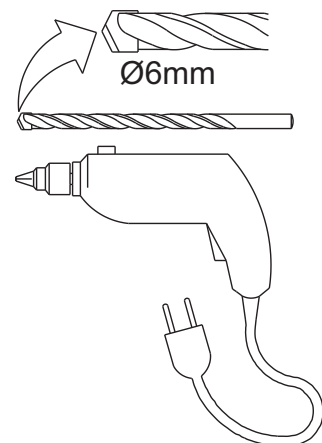

14

WARNING

Serious or fatal injuries can occur from furniture tipping over. To prevent the furniture from tipping over we recommend that it is permanently fixed to the wall.

Wall anchor and hardware are included with this product.

Attach screw (T) into washer (L), securing wall anchor (K) at the under middle part (1).

Cx1	Nx1	Kx1	Lx2	Tx1
				
Ø4,0x30mm				Ø3,5x14mm

16

2x

17

2x

18

2x