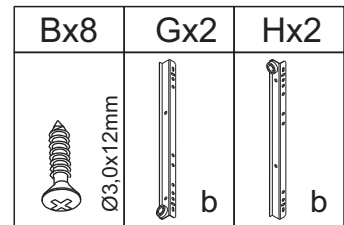

Attach screw (T) into washer (L), securing wall anchor (K) at the under middle part (1).

Cx1	Nx1	Kx1	Lx2	Tx1
				
Ø4,0x30mm				Ø3,5x14mm

16

2x

17

2x

18

2x

19

20

21

22

23

Bx2	Jx1	Tx4	Rx2
 Ø3,0x12mm		 Ø3,5x14mm	

24

Bx12	Xx12
 Ø3,0x12mm	