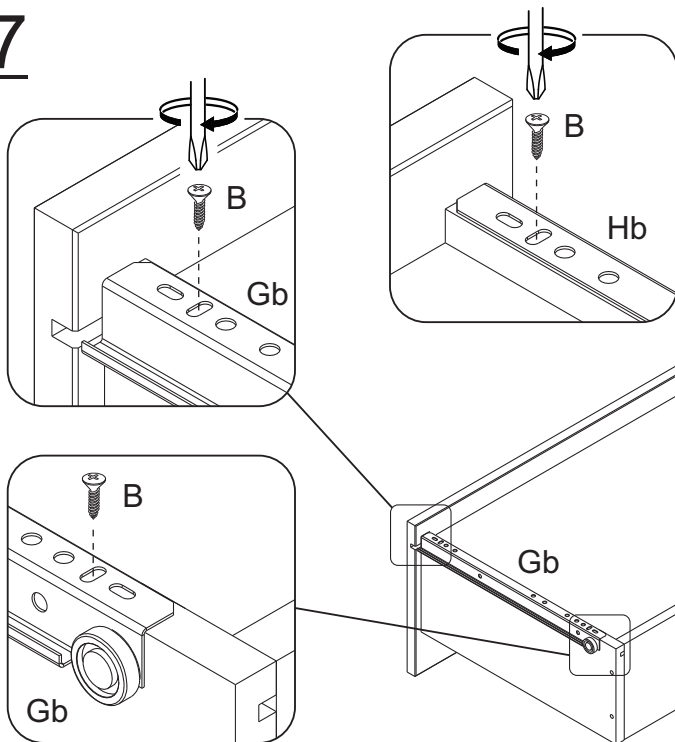

Please make sure hardware is suitable for your walls before installing, as different wall materials may require different types of anchors.

Drill your wall with a 6mm drill (not included) and insert hardware (N), securing wall anchor (K) into washer (L) and screw (C) in the wall.

Attach screw (T) into washer (L), securing wall anchor (K) at the under middle part (1).

Cx1	Nx1	Kx1	Lx2	Tx1
				
Ø4,0x30mm				Ø3,5x14mm

16

2x

17

2x

18

2x

19

20

21

22

23

Bx2	Jx1	Tx4	Rx2
 Ø3,0x12mm		 Ø3,5x14mm	

24

Bx12	Xx12
 Ø3,0x12mm	