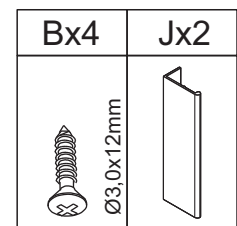

9 447 x 389mm

10 410 x 340mm (2x)

11 445 x 209mm (2x)

12 396 x 115mm (2x)

13 340 x 115mm (2x)

14 340 x 115mm (2x)

15 448 x 304mm

16 385 x 160mm (2x)

W x 4

K x 1

X x 12

L x 2

Y x 1

912 mm

4

5

Attach screw (T) into washer (L), securing wall anchor (K) at the under middle part (1).

Cx1	Nx1	Kx1	Lx2	Tx1
				
Ø4,0x30mm				Ø3,5x14mm

16

2x

17

2x

18

2x

19

20

21

22

23

Bx2	Jx1	Tx4	Rx2
 Ø3,0x12mm		 Ø3,5x14mm	

24

Bx12	Xx12
 Ø3,0x12mm	