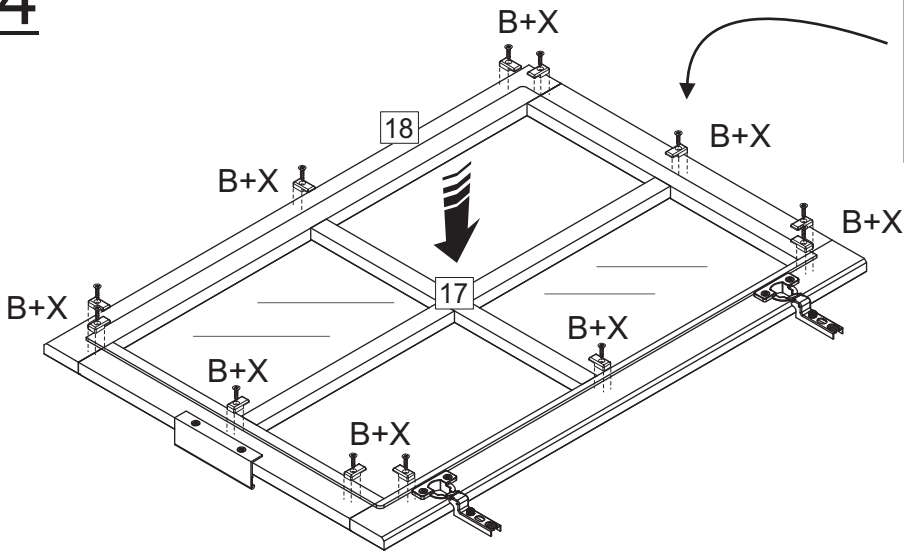

Attach screw (T) into washer (L), securing wall anchor (K) at the under middle part (1).

Cx1	Nx1	Kx1	Lx2	Tx1
				
Ø4,0x30mm				Ø3,5x14mm

16

2x

17

2x

18

2x

19

20

21

22

23

Bx2	Jx1	Tx4	Rx2
 Ø3,0x12mm		 Ø3,5x14mm	

24

Bx12	Xx12
 Ø3,0x12mm	