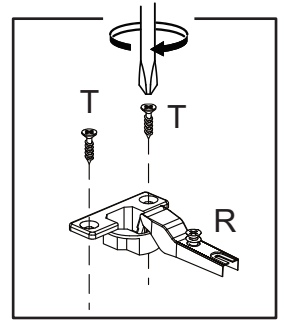

Please make sure hardware is suitable for your walls before installing, as different wall materials may require different types of anchors.

Drill your wall with a 6mm drill (not included) and insert hardware (N), securing wall anchor (K) into washer (L) and screw (C) in the wall.

Attach screw (T) into washer (L), securing wall anchor (K) at the under middle part (1).

Cx1	Nx1	Kx1	Lx2	Tx1
				
Ø4,0x30mm				Ø3,5x14mm

16

2x

17

2x

18

2x

19

20

21

22

23

Bx2	Jx1	Tx4	Rx2
 Ø3,0x12mm		 Ø3,5x14mm	

24

Bx12	Xx12
 Ø3,0x12mm	