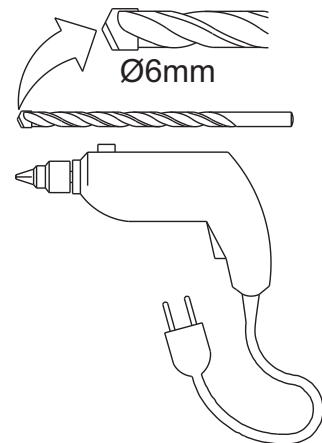

15

16

WARNING

Serious or fatal injuries can occur from furniture tipping over. To prevent the furniture from tipping over we recommend that it is permanently fixed to the wall.

Wall anchor and hardware are included with this product.

Attach screw (T) into washer (L), securing wall anchor (K) at the under middle part (1).

Cx1	Nx1	Kx1	Lx2	Tx1
				
Ø4,0x30mm				Ø3,5x14mm

18

19

20

21

22

23