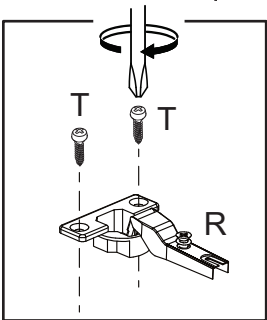

Please make sure hardware is suitable for your walls before installing, as different wall materials may require different types of anchors.

Drill your wall with a 6mm drill (not included) and insert hardware (N), securing wall anchor (K) into washer (L) and screw (C) in the wall.

Attach screw (T) into washer (L), securing wall anchor (K) at the under middle part (1).

Cx1	Nx1	Kx1	Lx2	Tx1
				
Ø4,0x30mm				Ø3,5x14mm

18

19

20

21

22

23