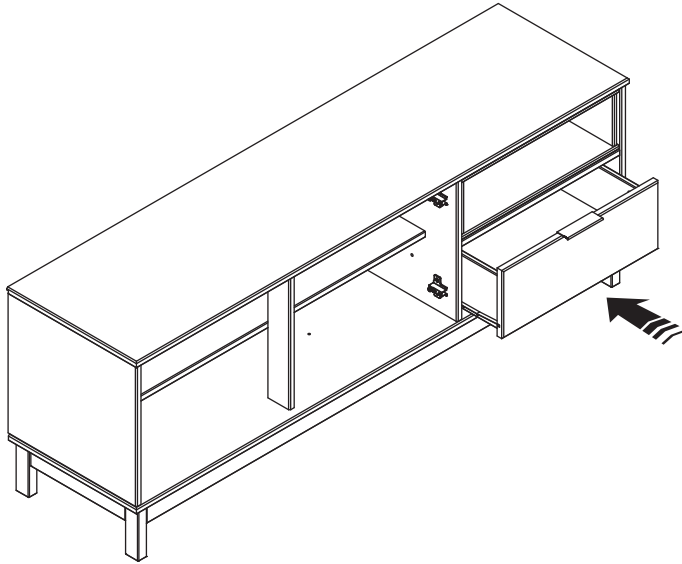

Attach screw (T) into washer (L), securing wall anchor (K) at the under middle part (1).

Cx1	Nx1	Kx1	Lx2	Tx1
				
Ø4,0x30mm				Ø3,5x14mm

18

19

20

21

22

23