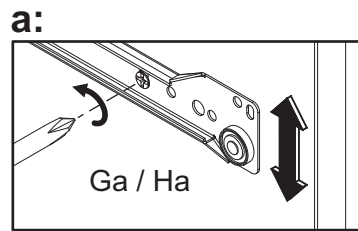

Please make sure hardware is suitable for your walls before installing, as different wall materials may require different types of anchors.

Drill your wall with a 6mm drill (not included) and insert hardware (N), securing wall anchor (K) into washer (L) and screw (C) in the wall.

Attach screw (T) into washer (L), securing wall anchor (K) at the under middle part (1).

Cx1	Nx1	Kx1	Lx2	Tx1
				
Ø4,0x30mm				Ø3,5x14mm

18

19

20

21

22

23