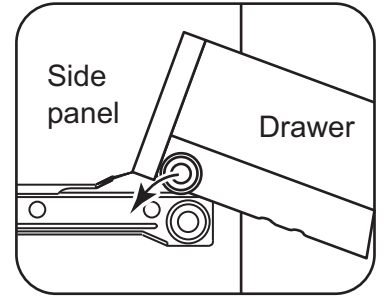

Please make sure hardware is suitable for your walls before installing, as different wall materials may require different types of anchors.

Drill your wall with a 6mm drill (not included) and insert hardware (N), securing wall anchor (K) into washer (L) and screw (C) in the wall.

Attach screw (T) into washer (L), securing wall anchor (K) at the under middle part (1).

Cx1	Nx1	Kx1	Lx2	Tx1
				
Ø4,0x30mm				Ø3,5x14mm

18

19

20

21

22

23