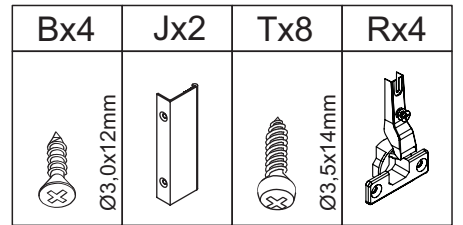

1 1408 x 400mm

3 1386 x 366mm

2 1408 x 396mm

4 900 x 294mm

5 1324 x 45mm (2x)

6 345 x 396mm

10 410 x 340mm

15 445 x 337mm

26 372 x 264mm

A x 65

Ø8x30mm

M x 30

B x 24

Ø3,0x12mm

N x 1

C x 41

Attach screw (T) into washer (L), securing wall anchor (K) at the under middle part (1).

Cx1	Nx1	Kx1	Lx2	Tx1
				
Ø4,0x30mm				Ø3,5x14mm

18

19

20

21

22

23

24

Bx10	Xx10
 Ø3,0x12mm	

25

Fx6
 Ø4,0x30mm

26

Px2	Qx2
	

27

Tx2
 Ø3,5x14mm