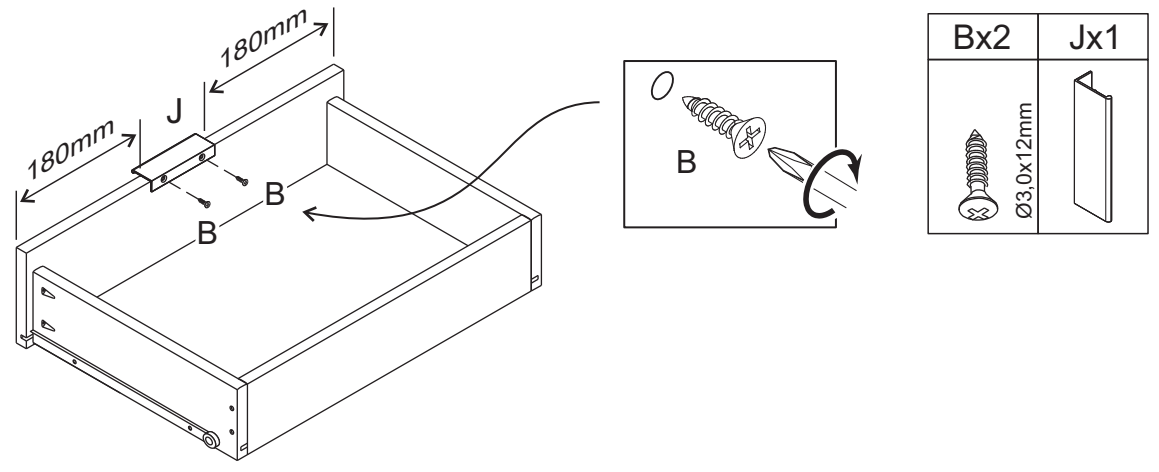

Attach screw (T) into washer (L), securing wall anchor (K) at the under middle part (1).

Cx1	Nx1	Kx1	Lx2	Tx1
				
Ø4,0x30mm				Ø3,5x14mm

18

19

20

21

22

23

24

Bx10	Xx10
 Ø3,0x12mm	

25

Fx6
 Ø4,0x30mm

26

Px2	Qx2
	

27

Tx2
 Ø3,5x14mm