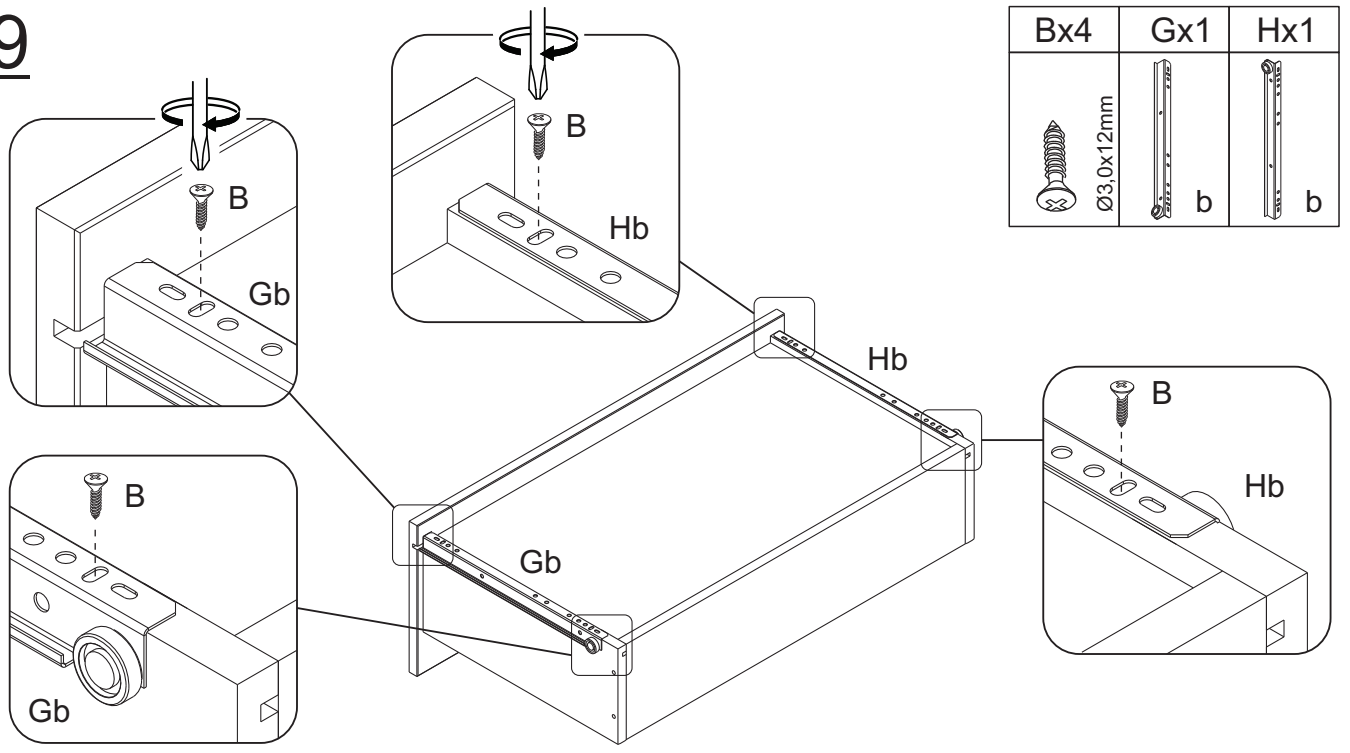

Please make sure hardware is suitable for your walls before installing, as different wall materials may require different types of anchors.

Drill your wall with a 6mm drill (not included) and insert hardware (N), securing wall anchor (K) into washer (L) and screw (C) in the wall.

Attach screw (T) into washer (L), securing wall anchor (K) at the under middle part (1).

Cx1	Nx1	Kx1	Lx2	Tx1
				
Ø4,0x30mm				Ø3,5x14mm

18

19

20

21

22

23

24

Bx10	Xx10
 Ø3,0x12mm	

25

Fx6
 Ø4,0x30mm

26

Px2	Qx2
	

27

Tx2
 Ø3,5x14mm